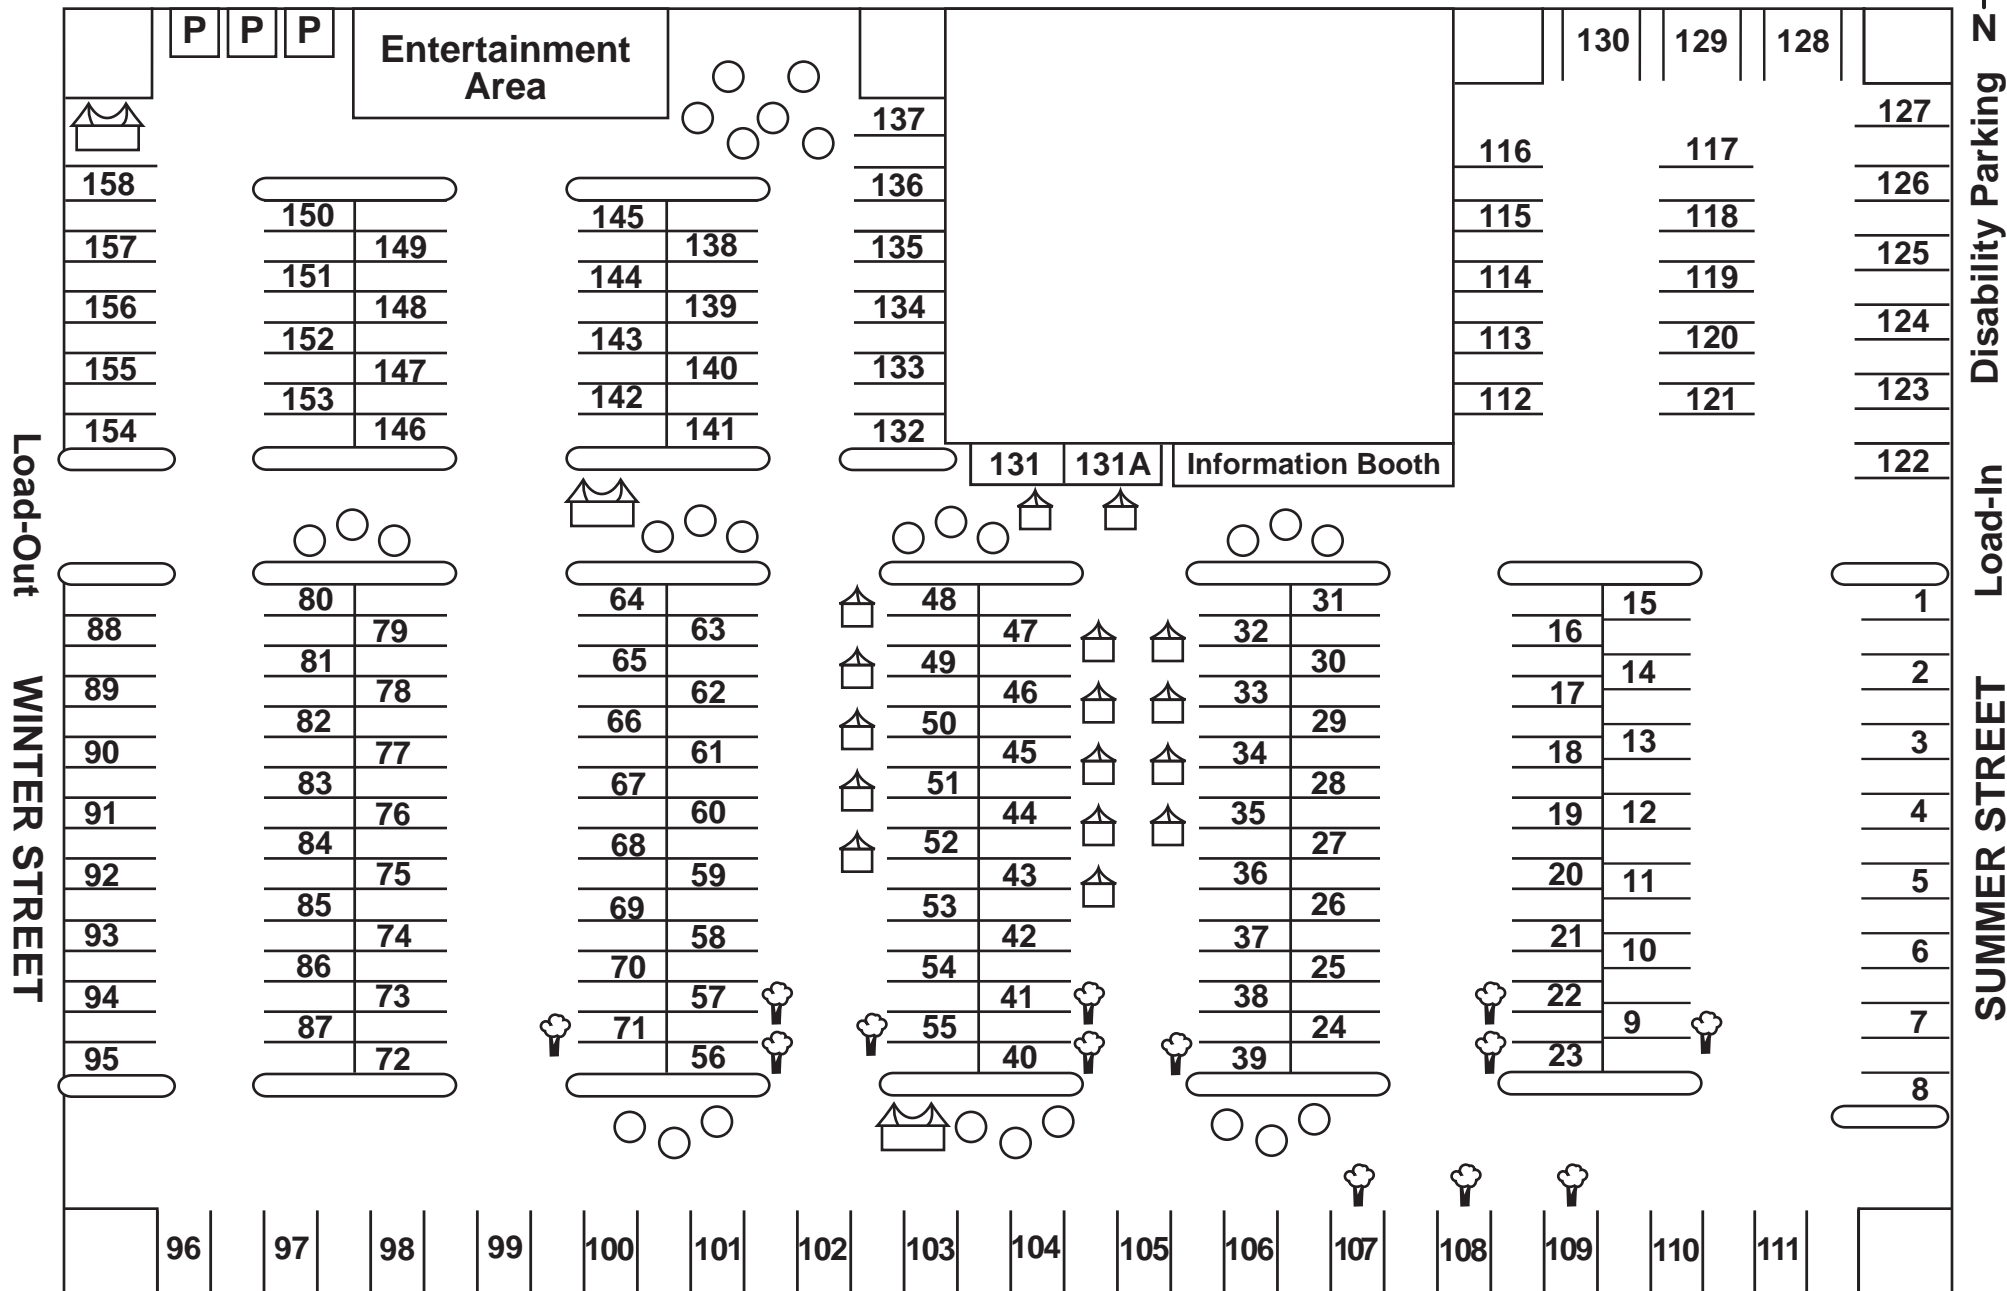

Salem Saturday Market

UNION STREET

Load-Out

WINTER STREET

Disability Parking N ↑

Load-In

SUMMER STREET

MARION STREET

-  Tables
-  Shade Spots for Produce/Cut Flowers
-  Food Court
-  Zero Waste
-  Porta-Potties